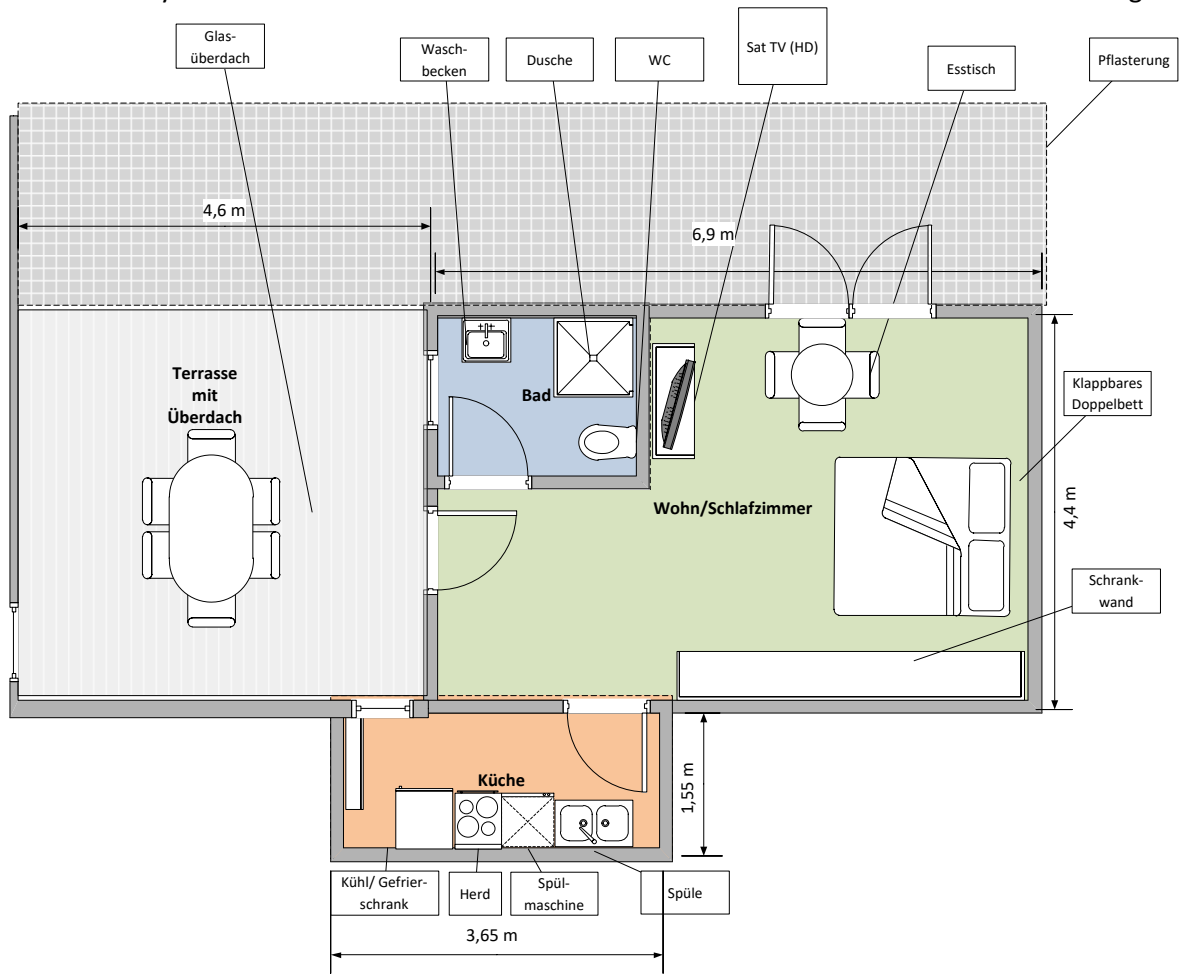

# Holiday flat in fantastic location

Fully furnished holiday flat (approx. 35 square meters) with covered veranda (approx. 20 square meters) high standard, and convenient location regarding traffic at the lower river Rhine

### Ground floor holiday flat

The holiday flat was completely refurbished in 2012.

- The kitchen is equipped with a sink, a dishwasher, a cooker, baking oven, refrigerator with freezer compartment, microwave and coffee machine
- Large glass doors
- TV in HD (high resolution)
- WiFi
- Car park outside next to the flat
- Comfortable seats covered by a roof, next to the flat
- Non-smoking flat

The layout of the flat:

Bed/living room – convertible bed as sofa

Bed/living room – convertible bed as bed

Bed/living room with TV in HD with large window

Kitchen

Bathroom with washbasin, shower cabin, and toilet