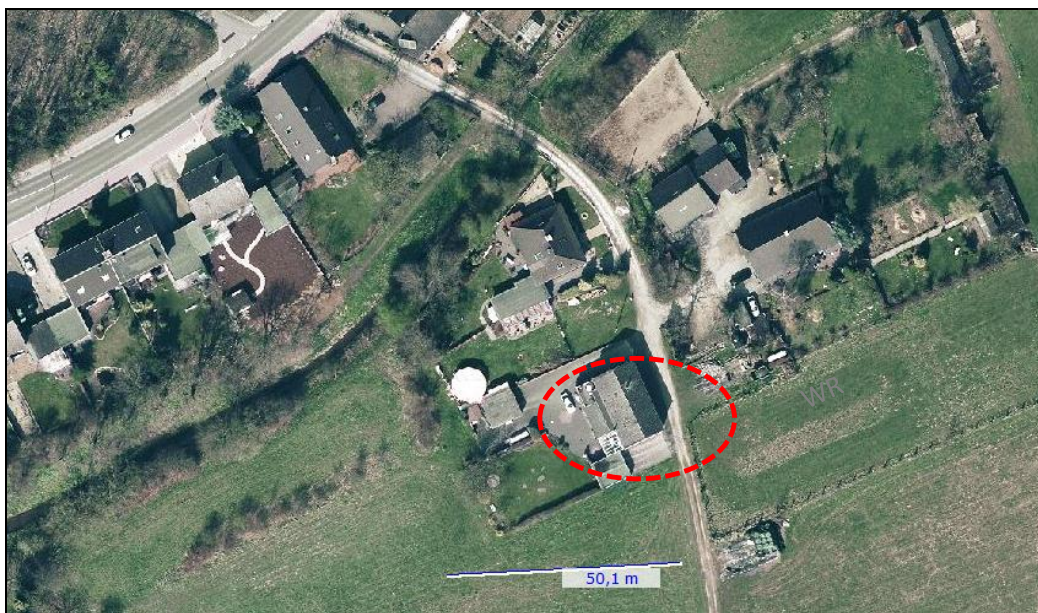

Rayen	Moers City Center	11,1 km	14 Min
	Duisburg City Center	19 km	20 Min
	Düsseldorf Fair	33,7 km	27 Min